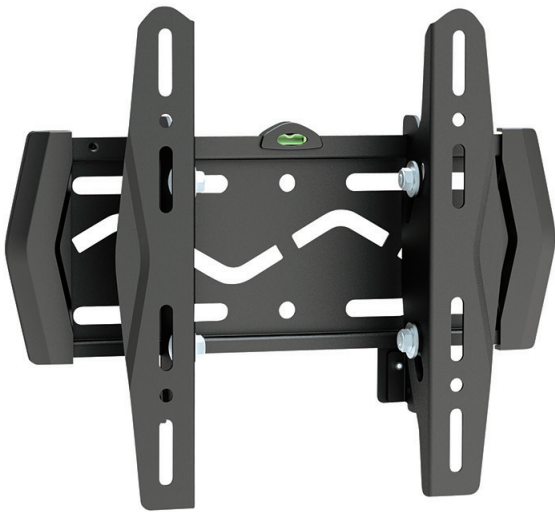

Lockable Tilting Landscape Wall Mount (Max VESA 200x200) - AS0822T

Features

- Designed for commercial and domestic use
- Suitable for most 23"-42" screens
- Maximum weight capacity: 30kg/66lbs
- Product size: 285x239x57mm
- Maximum VESA pattern: 200x200mm
- Maximum Hole pattern: 210x210mm
- No Tool Assembly allows assembling in minutes with no tools required
- Tilting range: -15°~+5°
- Anti-theft security feature (requires padlock)
- Integrated spirit level ensures level installation alignment

Specifications

Screen Size Maximum Weight Tilted Profile Landscape

* Excluding motorised products which have a 5 year warranty

Mount Type	Tilting Wall Mount
Mounting Pattern	Universal
Material	Steel
Product Size	285x239x57mm
Recommended Screen Size	23"-42"
Weight Capacity	30kg/66lbs
Load Tested	3 times weight capacity approved
Compatible VESA Patterns	50x50mm, 75x75mm, 100x100mm, 200x100mm, 200x200mm
Maximum VESA Pattern	200x200mm
Maximum Hole Pattern	210x210mm
Minimum Hole Pattern	80x200mm
Tilt	-15°~+5°
Profile	57mm